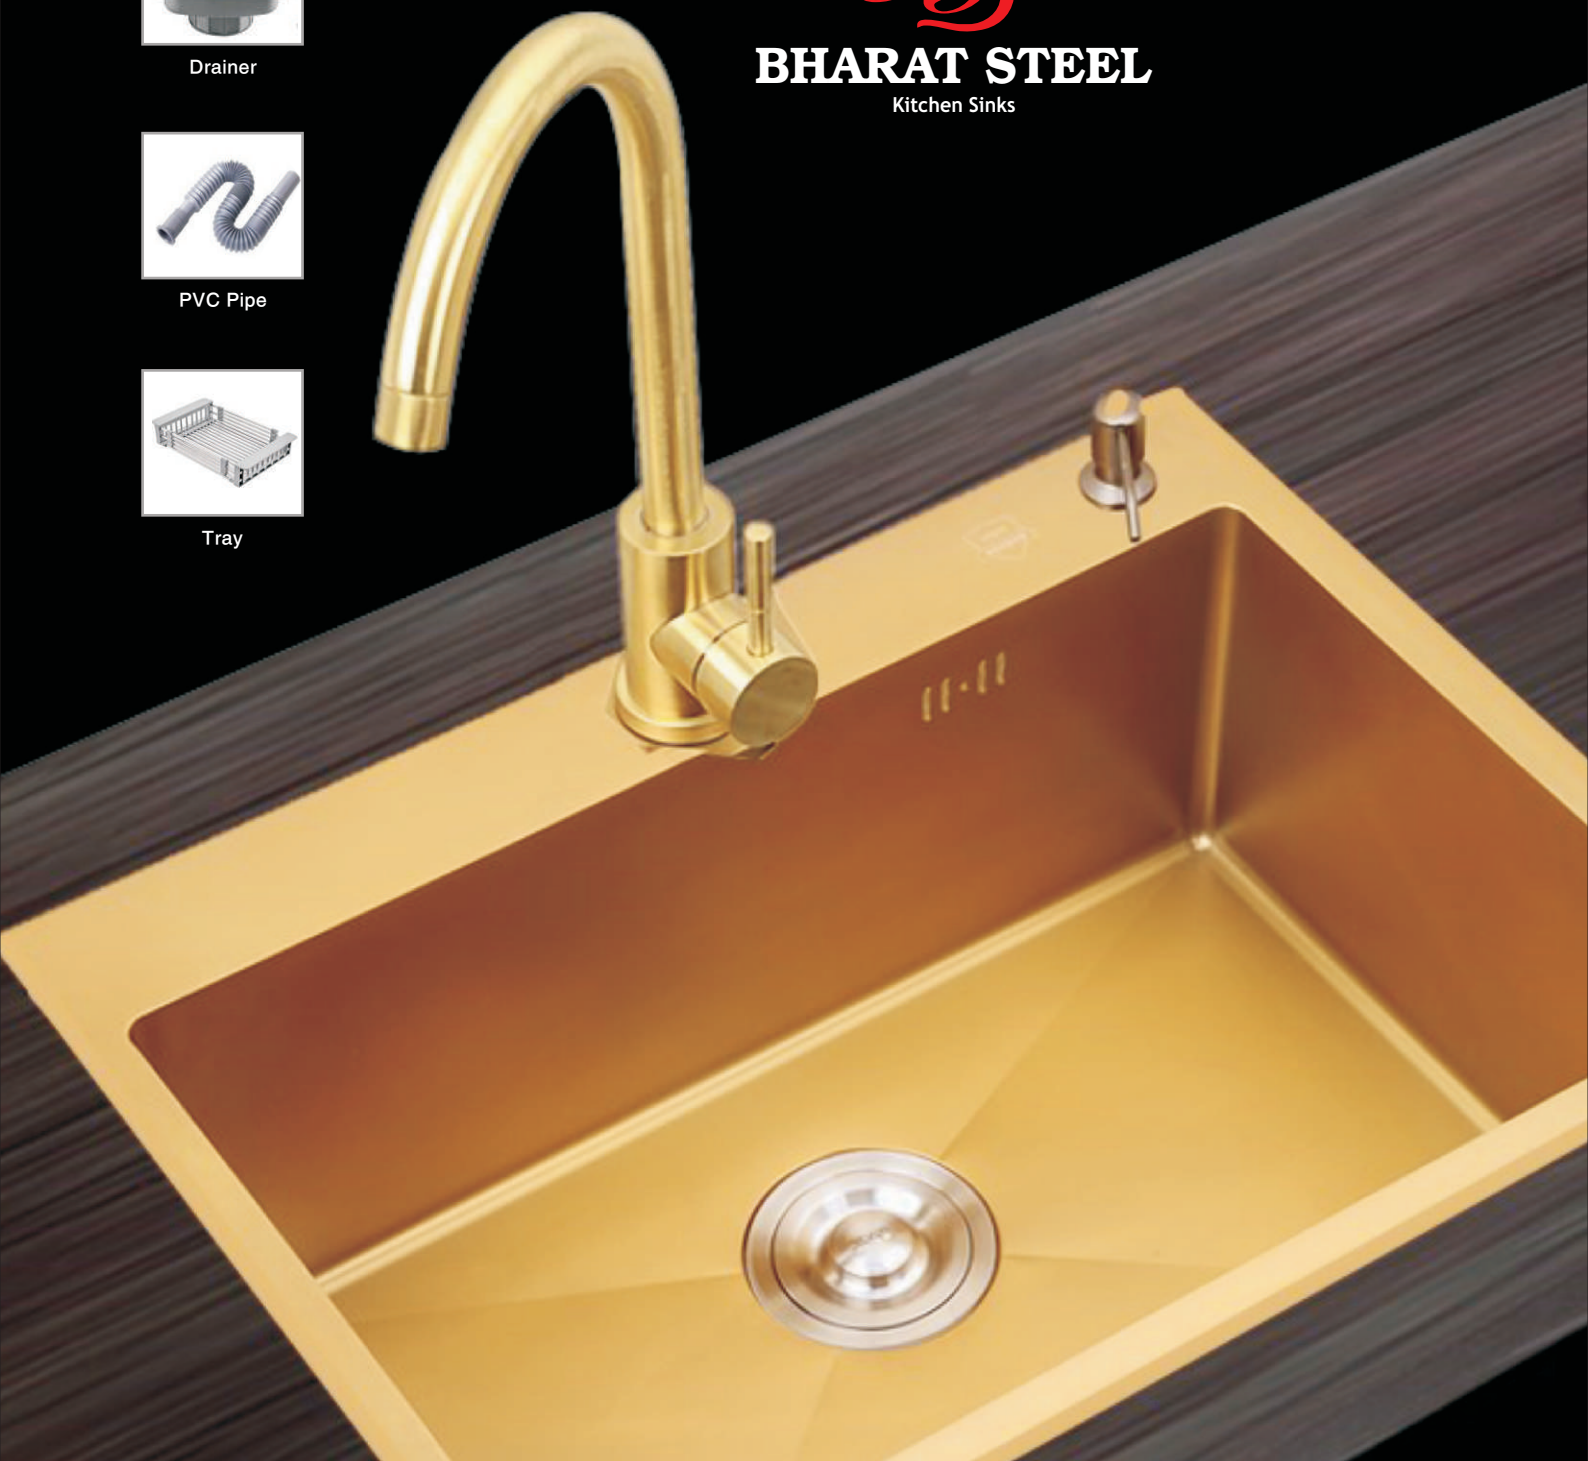

Drainer

PVC Pipe

Tray

BHARAT STEEL

Kitchen Sinks

Single Bowl

Model No.	Quality	Overall Size	Bowl Size	Depth (In Inch)	Radius
BSHM.2101	Nano Gold	24x18	22x16	10	R-10

Double Bowl